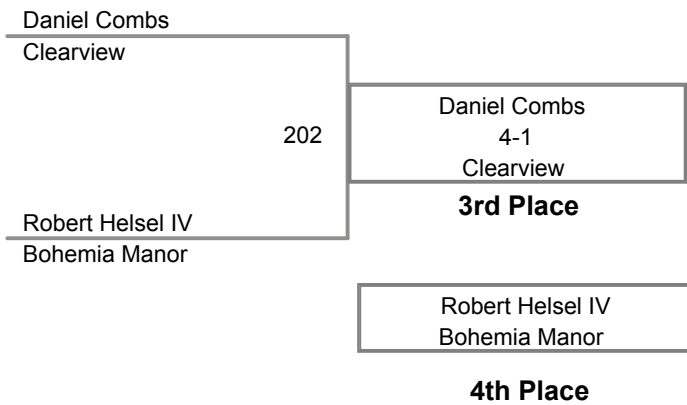

**Jimmie Fisler Memorial
Bantam Novice**

50 Lbs

**Jimmie Fisler Memorial
Bantam Novice**

55 Lbs

**Jimmie Fisler Memorial
Bantam Novice**

60 Lbs

**Jimmie Fisler Memorial
Bantam Novice**

65 Lbs