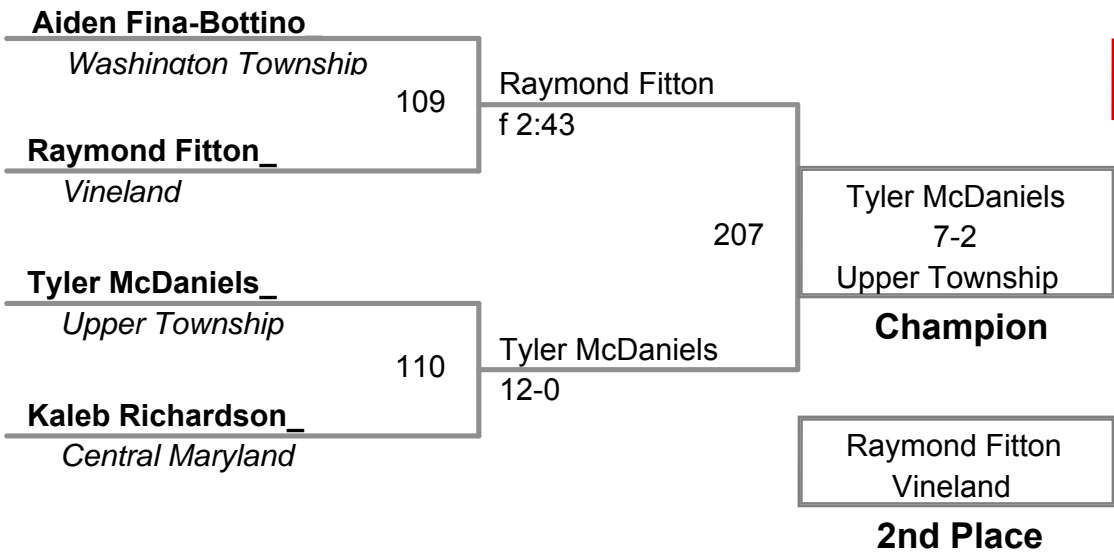

**Jimmie Fisler Memorial
Bantam Novice**

50 Lbs

**Jimmie Fisler Memorial
Bantam Novice**

55 Lbs

**Jimmie Fisler Memorial
Bantam Novice**

60 Lbs

**Jimmie Fisler Memorial
Bantam Novice**

65 Lbs