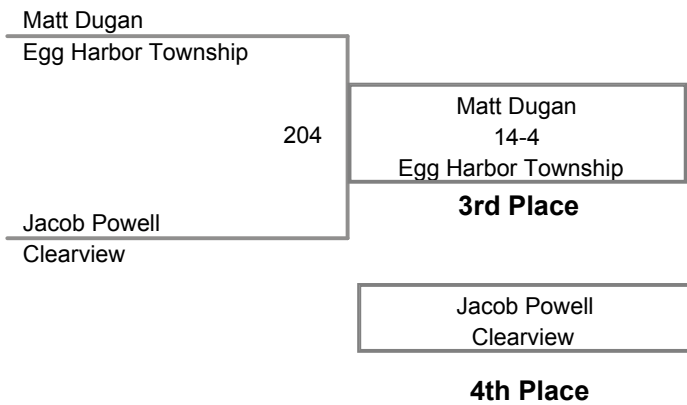

**Jimmie Fisler Memorial
Bantam Novice**

50 Lbs

**Jimmie Fisler Memorial
Bantam Novice**

55 Lbs

**Jimmie Fisler Memorial
Bantam Novice**

60 Lbs

**Jimmie Fisler Memorial
Bantam Novice**

65 Lbs