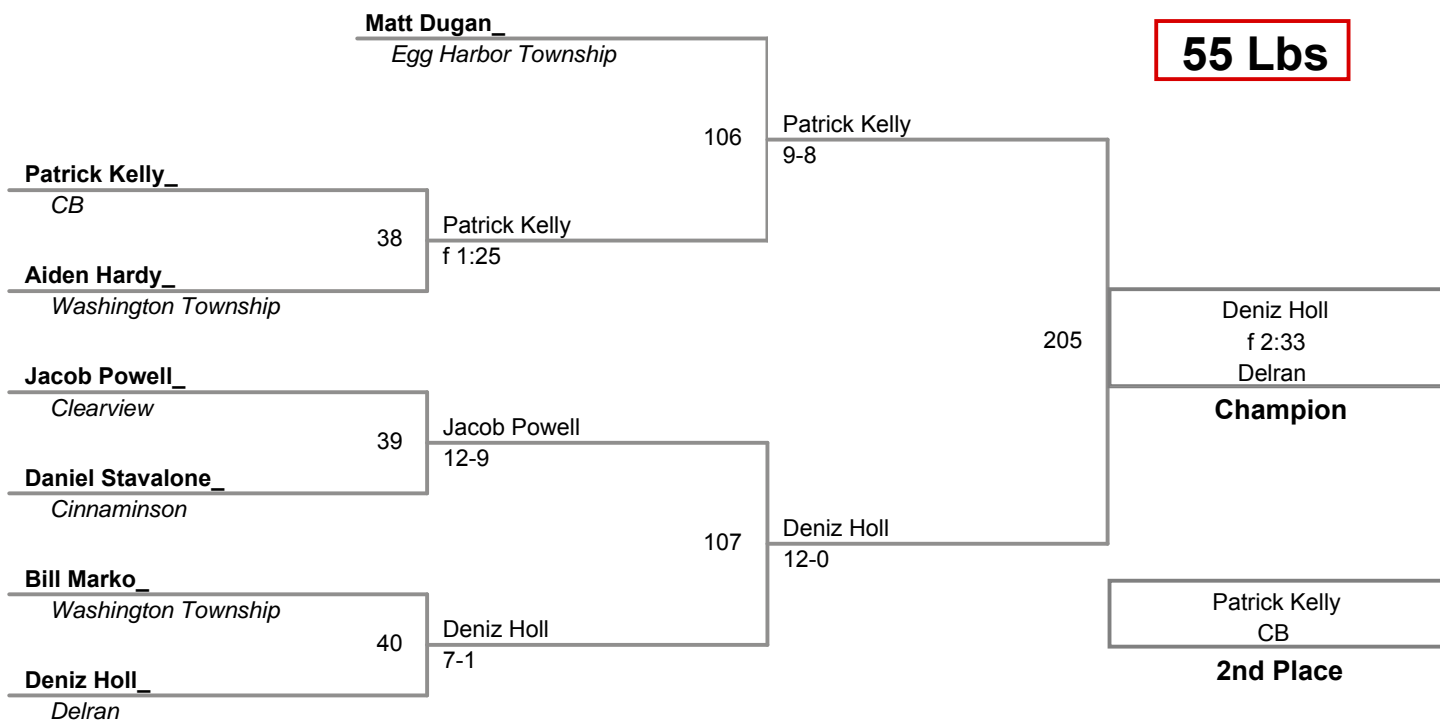

**Jimmie Fisler Memorial
Bantam Novice**

50 Lbs

**Jimmie Fisler Memorial
Bantam Novice**

55 Lbs

**Jimmie Fisler Memorial
Bantam Novice**

60 Lbs

**Jimmie Fisler Memorial
Bantam Novice**

65 Lbs