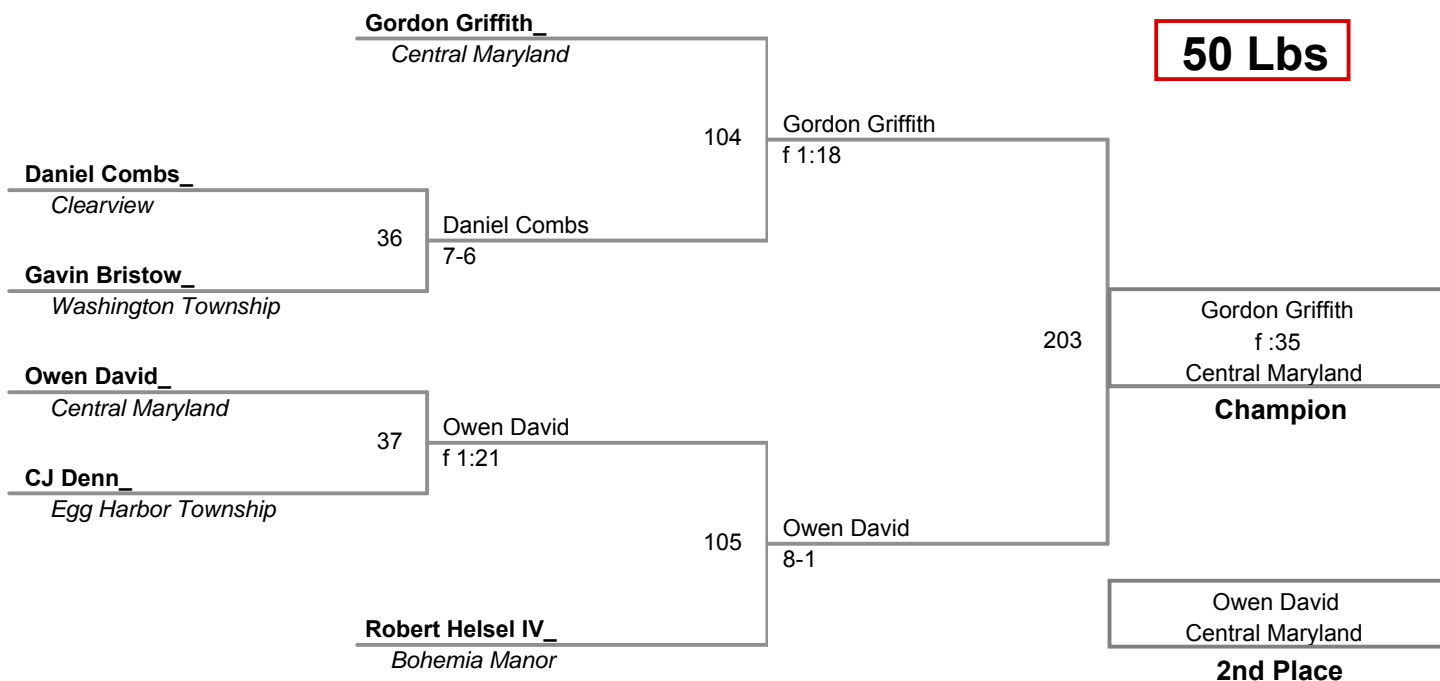

**Jimmie Fisler Memorial
Bantam Novice**

50 Lbs

**Jimmie Fisler Memorial
Bantam Novice**

55 Lbs

**Jimmie Fisler Memorial
Bantam Novice**

60 Lbs

**Jimmie Fisler Memorial
Bantam Novice**

65 Lbs